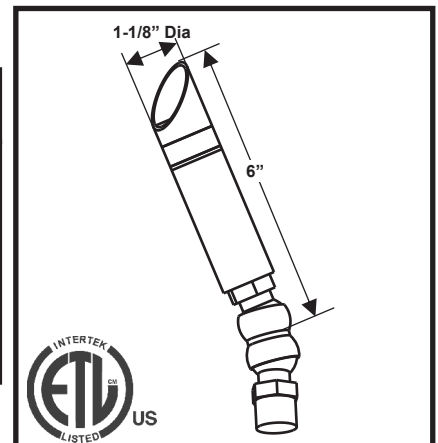

BR

1 All Colors are *Non-Stock Items* and may require up to a 5 - 7 day lead time
2 Compatible when used with Crestron drivers, see page vi for more information