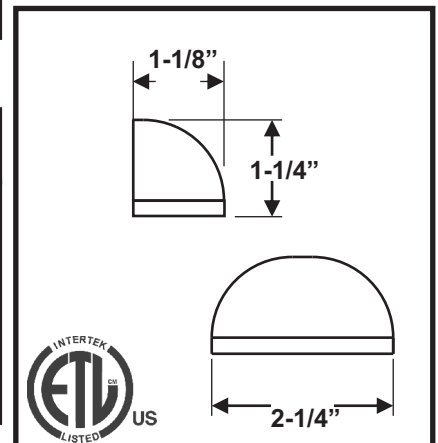

15 Watt

| Width | Distance | Lux |
|-------|----------|-----|
| 5 | 3 | 49 |
| 9.5 | 6 | 13 |
| 14.5 | 9 | 6 |
| 17 | 12 | 4 |

60 degree

| Width | Distance | Lux |
|-------|----------|-----|
| 9 | 3 | 25 |
| 17 | 6 | 5 |
| 20.5 | 9 | 2 |
| 24.5 | 12 | 1 |