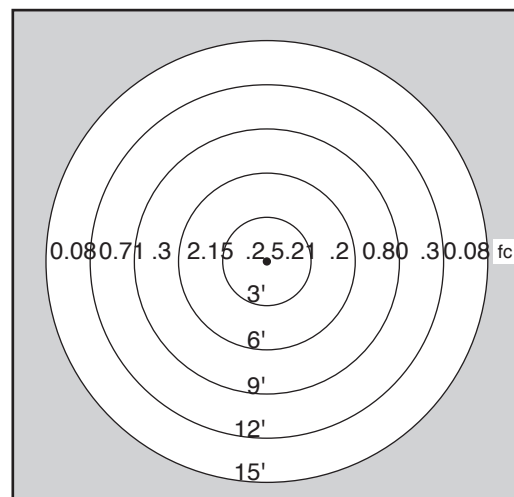

SOCKET/LAMP HOLDER:

One ceramic bi-pin socket with stainless steel spring.

LENS:

Clear tempered glass convex lens.

LAMP TYPE:

3-watt LED Slugger

MOUNTING:

20-inch stake standard. Custom stake lengths upon request in angle or threaded

DIMENSIONS:

LED LAMP SPECIFICATIONS

LAMP TYPE:

MR16 UL-listed (E353116) 12V lamp with 5-year warranty, dimmable, and suitable for enclosed luminaires.

OPTICS:

Integral optics providing available beam spreads from 15° to 60°.