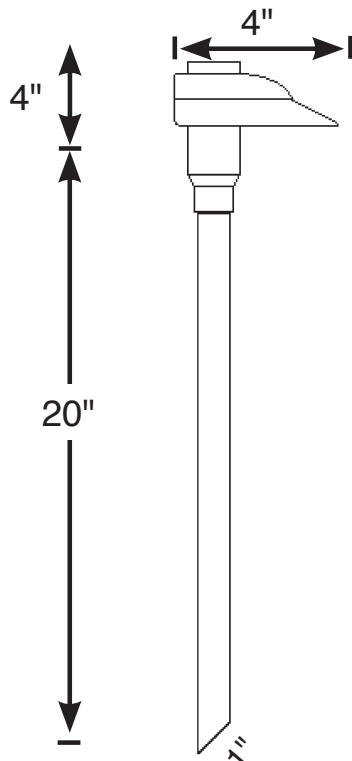

Type: _____

Model: _____

Project: _____

SPECIFICATION SHEET

MODEL: BB-07F LED HO

SPECIFICATIONS

HOUSING:

Spun copper

SOCKET/LAMP HOLDER:

One ceramic bi-pin socket with stainless steel spring.

LENS:

Clear tempered glass convex lens.

LAMP TYPE:

3-watt LED Slugger

MOUNTING:

20-inch stake standard. Custom stake lengths upon request in angle or threaded

WIRING:

Prewired with 5' pigtail of 18/2 cable.

WARRANTY:

Lifetime.

This unique light performs double duty, highlighting your pathway as well as a favorite tree, textured wall or lush planting bed simultaneously. Beauty and safety are together enhanced, thanks to clever design and professional placement.

DIMENSIONS:

LED LAMP SPECIFICATIONS

LAMP TYPE:

MR16 UL-listed (E353116) 12V lamp with 5-year warranty, dimmable, and suitable for enclosed luminaires.

OPTICS:

Integral optics providing available beam spreads from 15° to 60°.